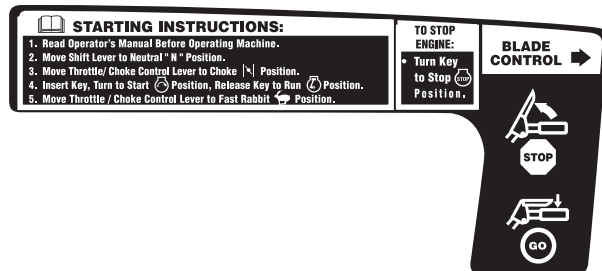

Model CC 760 ES

777122760

777013924

777122759

777X43688

777122809

1. Insert Mulch Plug's front tab into slot on outside of deck.
2. Pivot Mulch Plug inboard into discharge opening.
3. Slide rearward until slot bottoms out against edge of discharge opening.
4. Lower Discharge Chute to lock Mulch Plug in place.

777122793

777122815

777122808

777530117

777D14227

777530145

777122814

777D14283